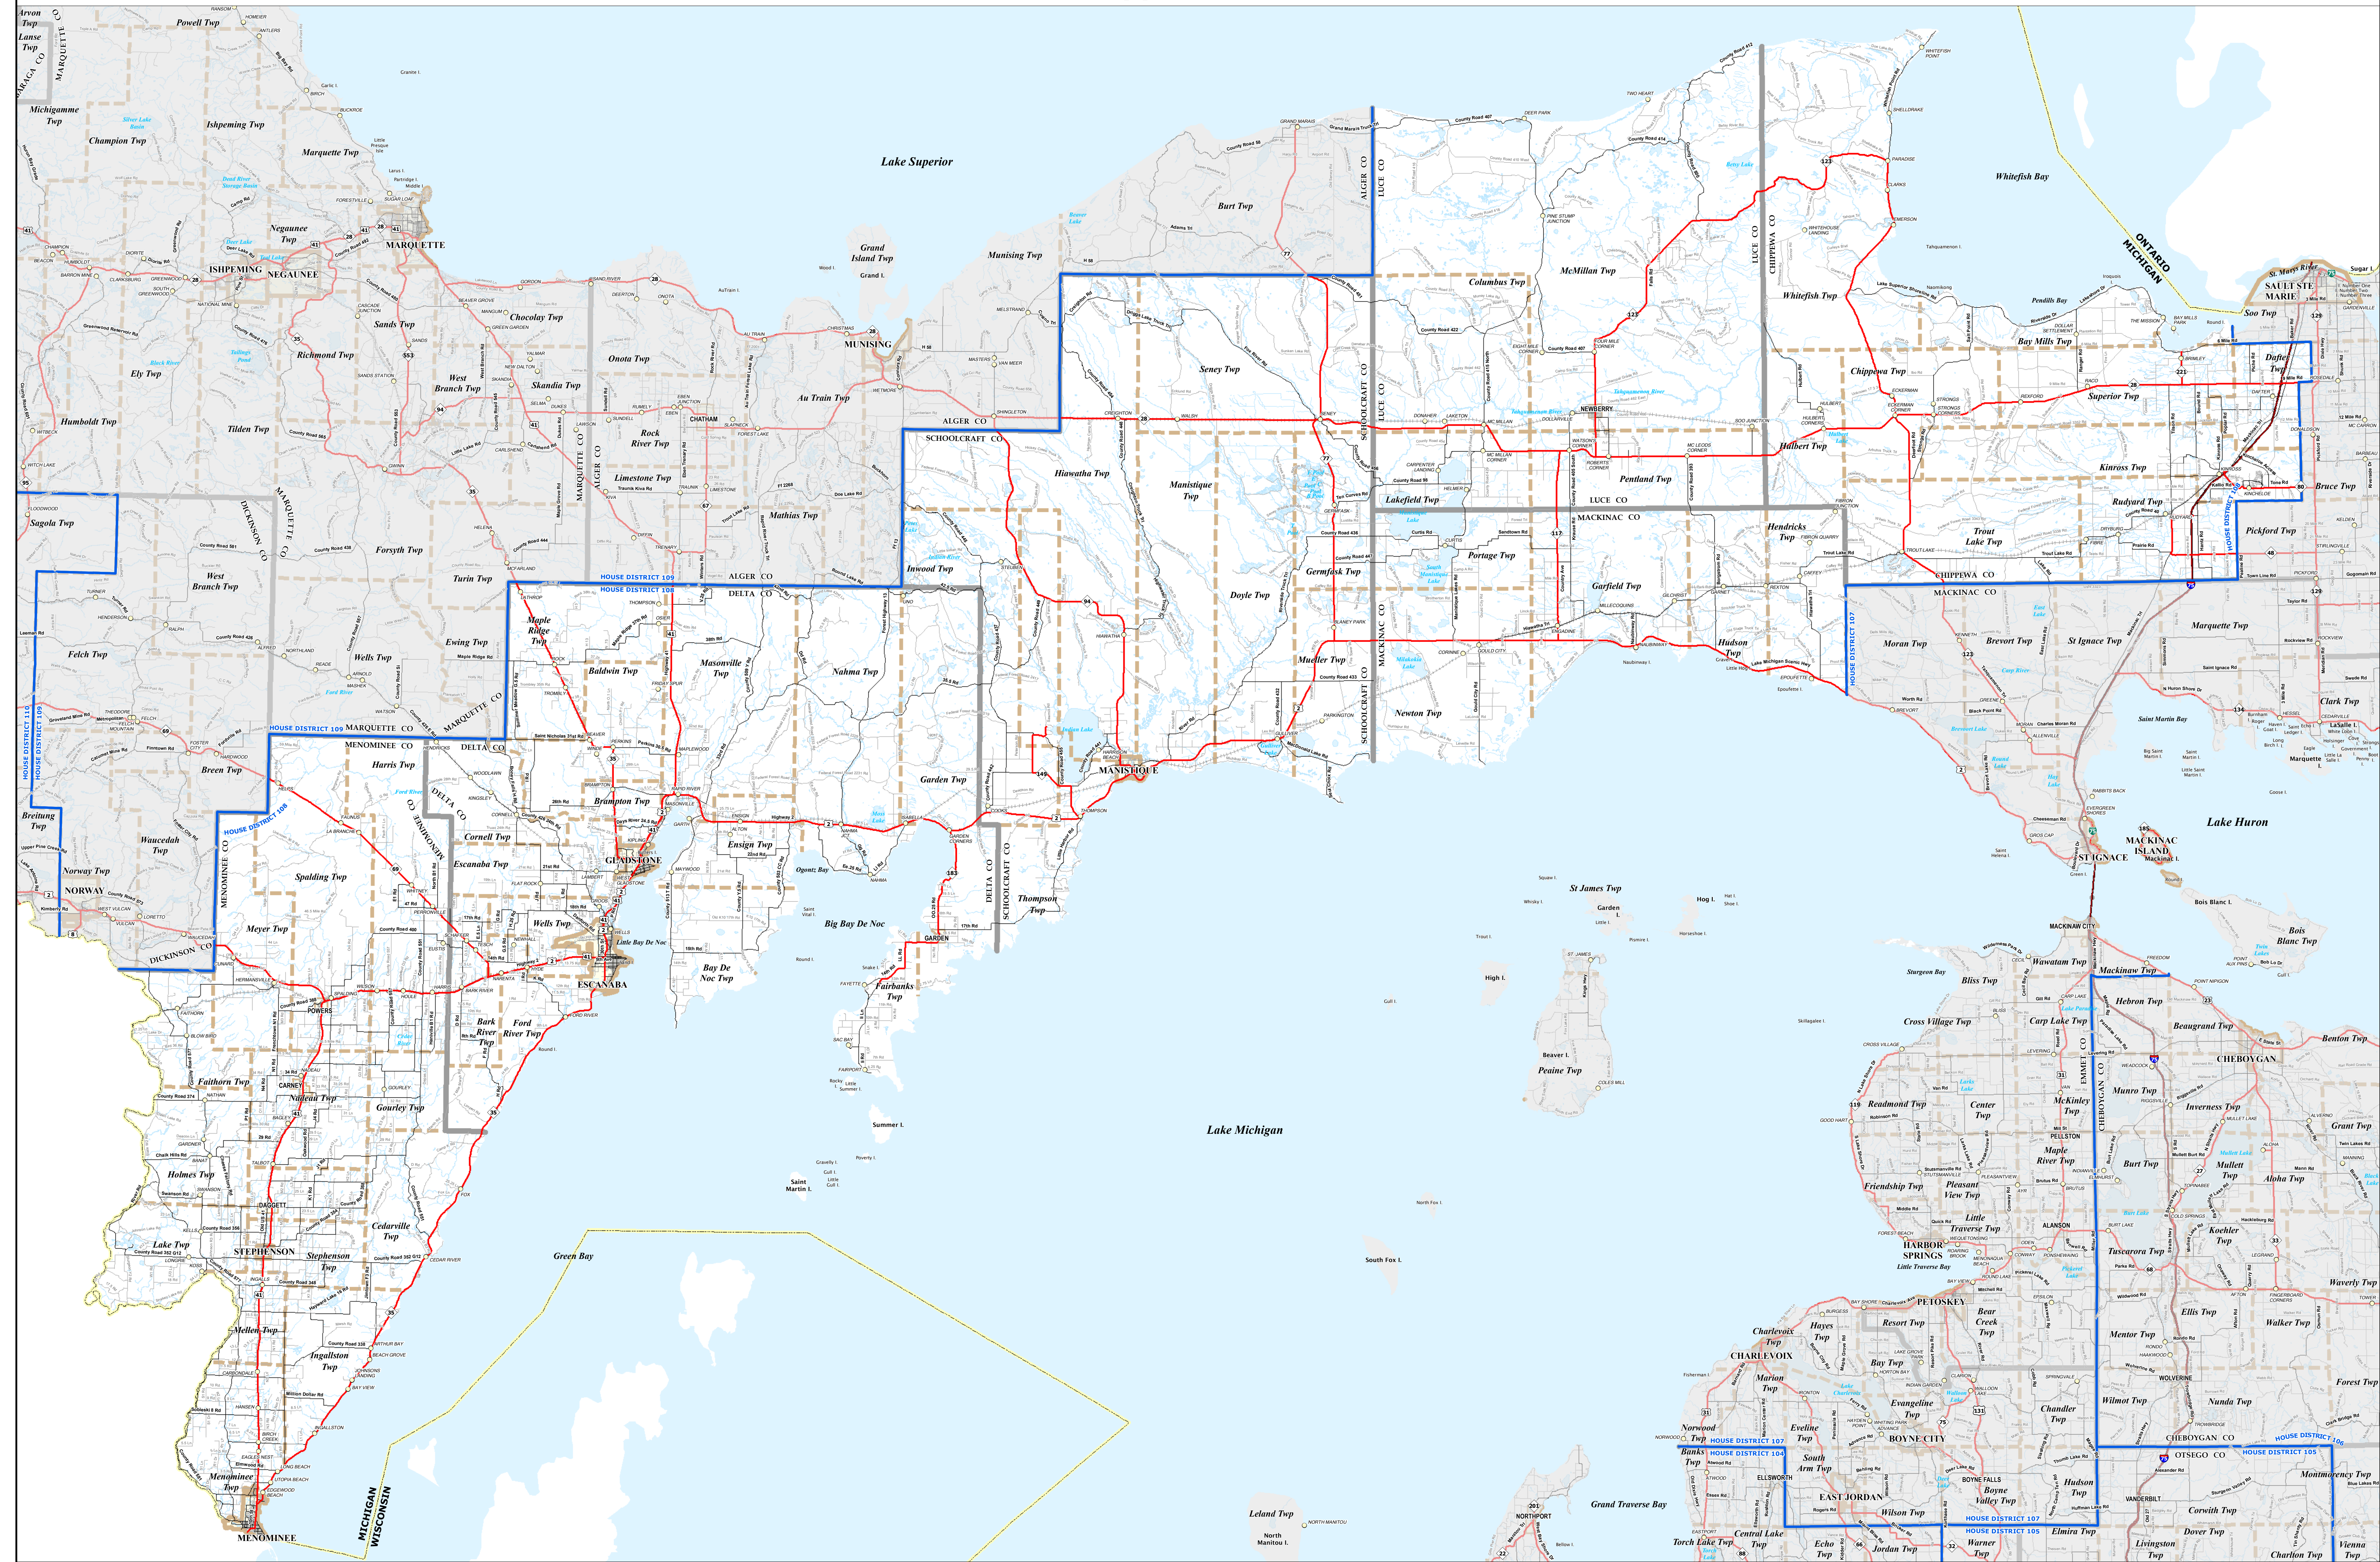

MICHIGAN STATE HOUSE DISTRICT 108

2021 Apportionment Plan

Legend

House District	Township	Freeway	Railroad
City	County	Highway	Water Feature
Village	State	Primary Road	River, Stream, or Drain
Unincorporated Place		Local Road	

0 1 2 Miles